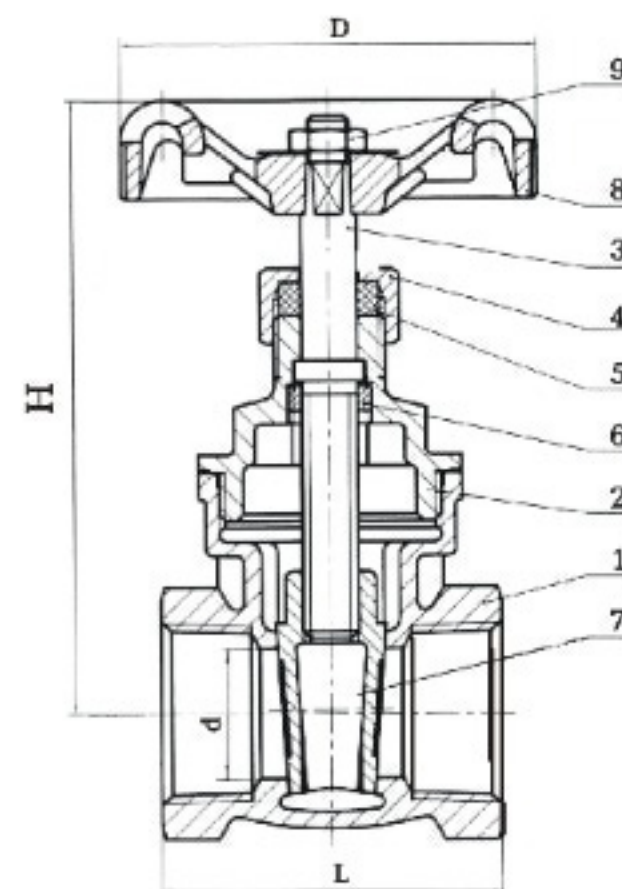

GATE VALVE

ENZO

If You Have A Need We Have The Solution!

E25B BRONZE GATE VALVE (THREADED)

- ◆ Pressure Rating: PN20
- ◆ Working Medium: Water, Oil, Steam
- ◆ Working Temperature: $t \leq 170^{\circ}\text{C}$
- ◆ Taper Pipe Thread To ISO7

Bill of Materials

Sequence	Description	Material	Sizes
1	Body	Bronze CC491K	All
2	Bonnet	Bronze CC491K	All
3	Stem	DZR Brass CW602N	All
4	Packing Nut	Brass CW617N	All
5	Packing	P.T.F.E	All
6	Stem Bush	DZR Brass CW602N	All
7	Disc	Bronze CC491K	All
8	Handwheel	Aluminium	All
9	Handwheel Nut	Brass CW614N	All

Dimensions

DN	INCH	d	L	H	D
15	½"	13	43	78	52
20	¾"	19	49	92	80
25	1"	25	54	103	60
32	1¼"	32	62	116	70
40	1½"	38	65	133	78
50	2"	50	75	156	92
65	2½"	63	87	190	100
80	3"	76	105	215	110
100	4"	100	124	258	130